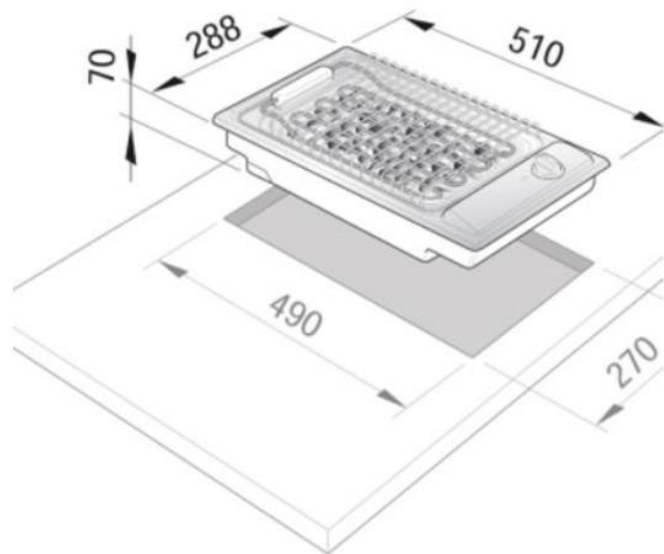

MODEL E30-700 X

Stainless steel design 30 cm BBQ

Features

Stainless steel hob

Front controls

Electric Fryer

Tray with pumice stones

Tilted electric element

Indicator light

Safety thermostat

Long standing laser serigraphy

Size: W 288 x D 510 mm