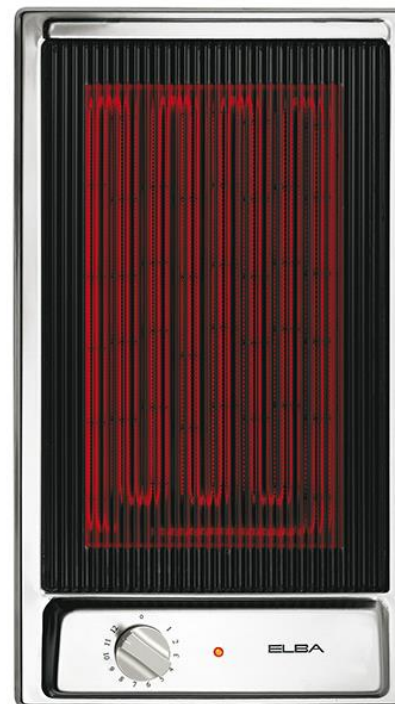

## MODEL E30-800 X

Stainless steel design 30 cm

### Features

Vitroc ceramic griddle

Front controls

Residual heat indicator

Indicator light

Safety thermostat

Size: W 288 x D 510 mm