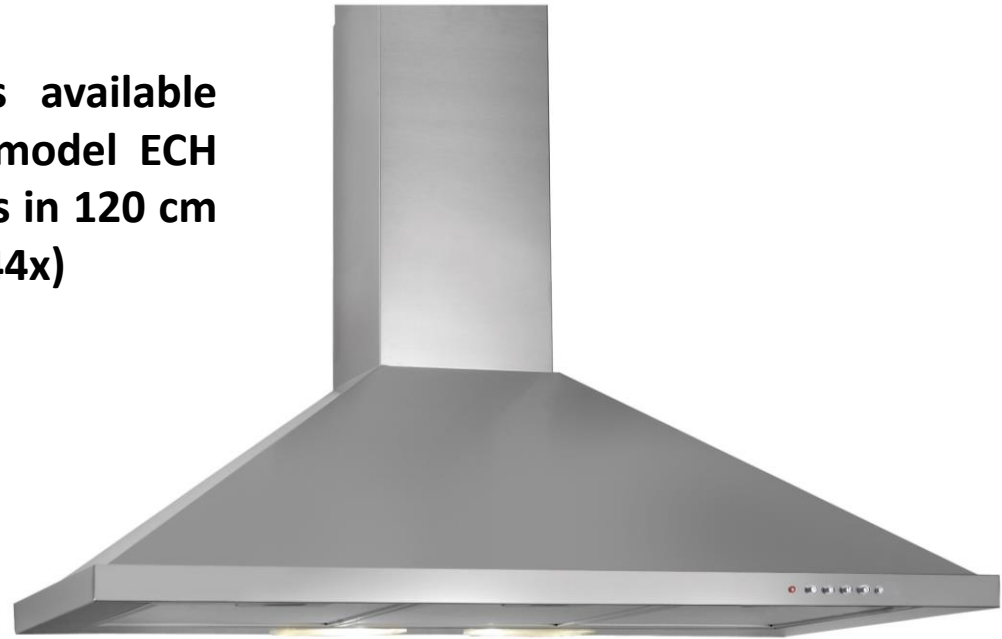

### Features

Stainless steel design

Mechanical push buttons

3 speed settings

2 x28W bulb lights

Dishwashable aluminium grease filters

**Air Capacity: max 750 m<sup>3</sup>/h**

220-240V/50-60Hz

**Noise level 60 dBA**

Optional extraction functions (ducting out or with filters)

This hood it is available also in 60 cm (model ECH 6144X) as well as in 120 cm (model ECH 12144x)

Size: H 1030 x W 900 x D 480 mm

### Dimensions

H 1030 x W 900 x D 480 mm