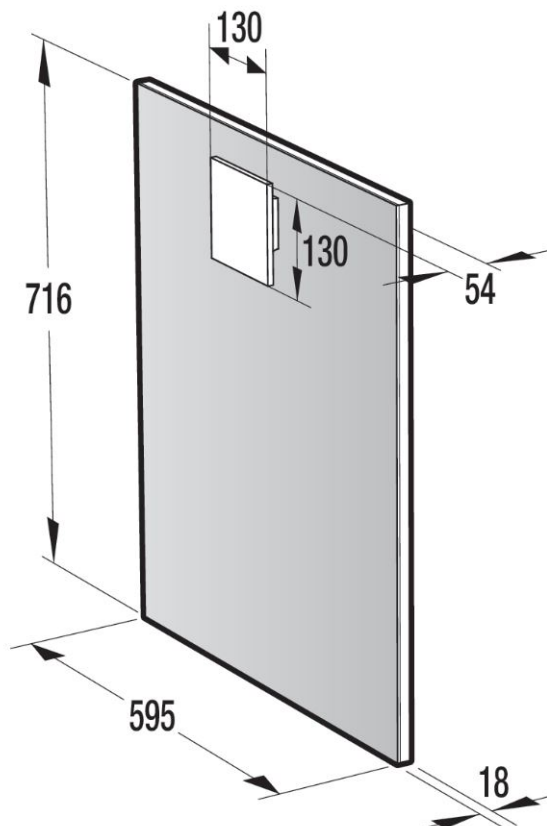

DFD72ST

gorenje
Life Simplified

Dishwasher decor panel

Front panel material: **Glass**

Metal - plastic handle

Dimensions (W×H×D): **59.5 × 71.6 × 1.8 cm**

Dimensions of packed product (W×H×D): **68.5 × 78 × 12.5 cm**

Net weight: **7 kg**

Gross weight: **8.6 kg**

Product code: **499153**

EAN code: **3838942061738**

<https://eg.gorenje.com/en/product/499153>