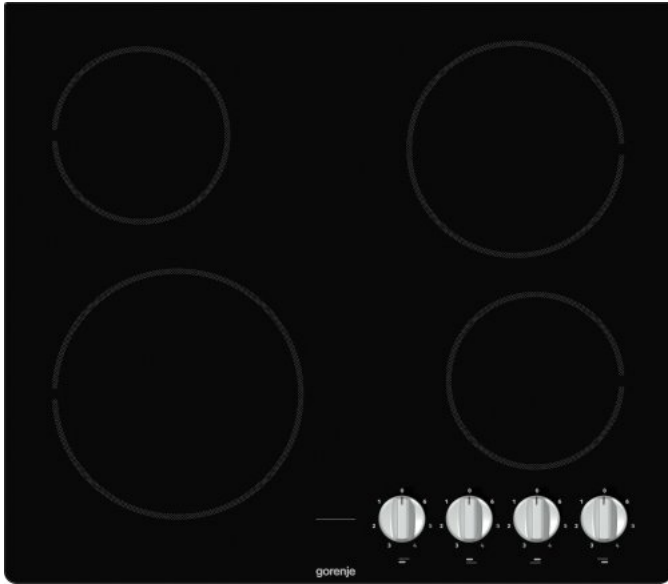

EC641BSC

gorenje
Life Simplified

Glass ceramic hob

Black

Soft cut hob edges

Residual heat indicator

Dimensions (W×H×D): **60 × 9.2 × 52 cm**

Dimensions of packed product (W×H×D): **71.5 × 14.5 × 64 cm**

Niche dimensions (W×H×D): **56 × 6.2 × 49 cm**

Net weight: **7.7 kg**

Gross weight: **8.2 kg**

Consumption in standby mode: **0.5 W**

Connected load: **6,200 W**

Product code: **730276**

EAN code: **3838782098673**