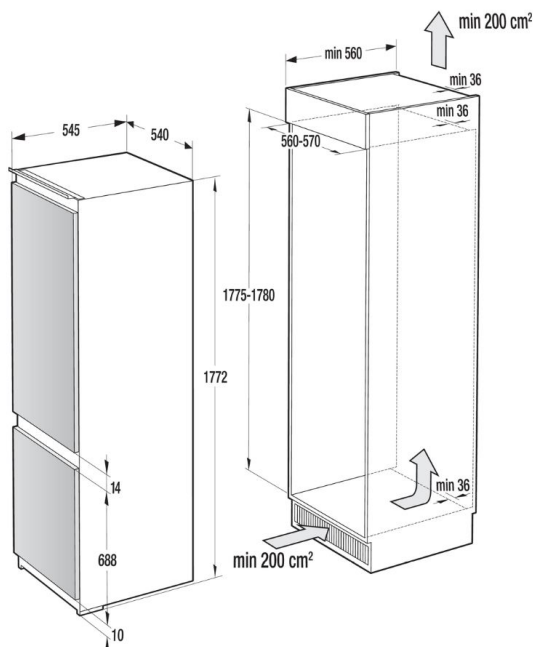

MultiBox

XXL SpaceBox

Energy class: **A+**

Dimensions (W×H×D): **54 × 177.2 × 54.5 cm**

Door material: **Steel**

Colour: **White**

Door opening: **Reversible door opening**

Door hinge: **Door to door hinge**

Niche dimensions (W×H×D) (min-max): **56-57 × 177.5-178 × 56 cm**

Net weight: **63 kg**

Gross weight: **65.5 kg**

Connected load: **115 W**

Nominal current of fuse: **10 amp**

Product code: **732565**

EAN code: **3838782167980**