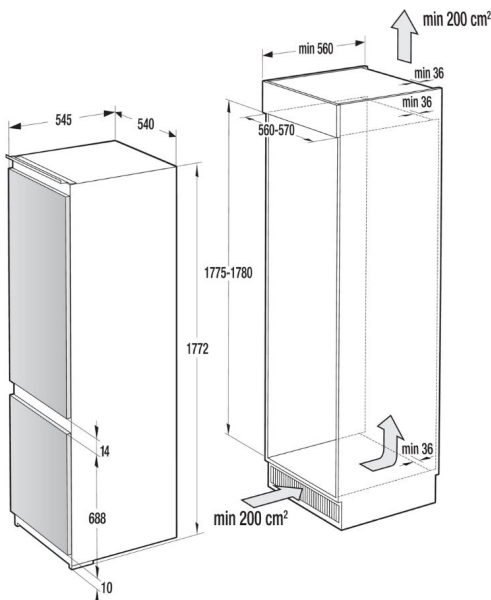

HiddenSpace

Deep door bottle shelf

XXL SpaceBox

MultiAdjust shelves

Energy class: **A+**

Dimensions (W×H×D): **54 × 177.2 × 54.5 cm**

Door material: **Steel**

Colour: **White**

Capacity of freezer compartment: gross/net: **73 / 71 l**

Freezing capacity in 24 hours: **3.5 kg / 24h**

Power cut safe time: **18 h**

Mechanic control

CrispZone with HumidityControl

FrostLess

Fan-assisted cooling in fridge

Trays in refrigerator door: **2 door trays**

HiddenSpace

SpaceBox 38 l.

Freezing compartment: **3 drawers**

2 glass shelves

Energy consumption kWh/24h: **0.78 kWh**

Noise level: **38 dB(A)re 1 pW**

Dimensions (W×H×D): **54 × 177.2 × 54.5 cm**

Dimensions of packed product (W×H×D): **58.5 × 183.5 × 65 cm**

Niche dimensions (W×H×D) (min-max): **56-57 × 177.5-178 × 56 cm**

Net weight: **57.5 kg**

Gross weight: **60 kg**

Connected load: **100 W**

Nominal current of fuse: **10 amp**