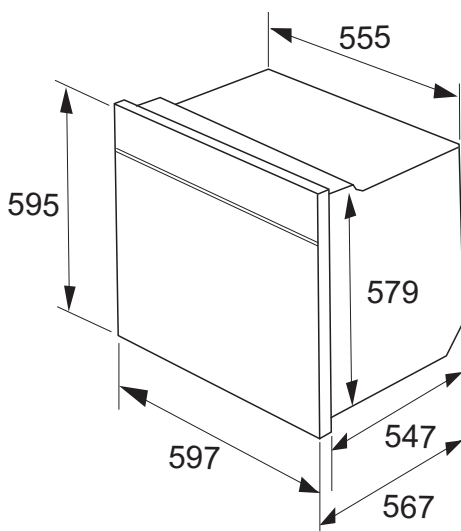

Essential Line

Energy class: **A**

Colour: **Stainless Steel**

Handle colour: **Colour of brushed stainless steel**

Control panel material: **Glass and stainless steel**

Usable oven volume: **71 l**

Multisystem oven BigSpace - 71 l SuperSize baking area

Surface of the largest baking pan: **1,316 cm²**

Removable flat oven inner door glass surface

HomeMade Plus shape: **HomeMade Plus shape**

PerfectGrill

Mechanic temperature control

Knob shape: **Sinkable knobs**

SilverMatte

TouchFree Inox

Energy consumption: **0.81 kWh (venting), 0.94 kWh (conventional)**

Grill power: **2,700 W**

Dimensions (W×H×D): **59.7 × 59.5 × 54.7 cm**

Dimensions of packed product (W×H×D): **63.5 × 69.1 × 68 cm**

Niche dimensions (W×H×D) (min-max): **56-56.8 × 58.3-60 × 55 cm**

Net weight: **30.7 kg**

Gross weight: **35 kg**

Consumption in standby mode: **1 W**

Connected load: **3,300 W**

Product code: **732897**

EAN code: **3838782305269**