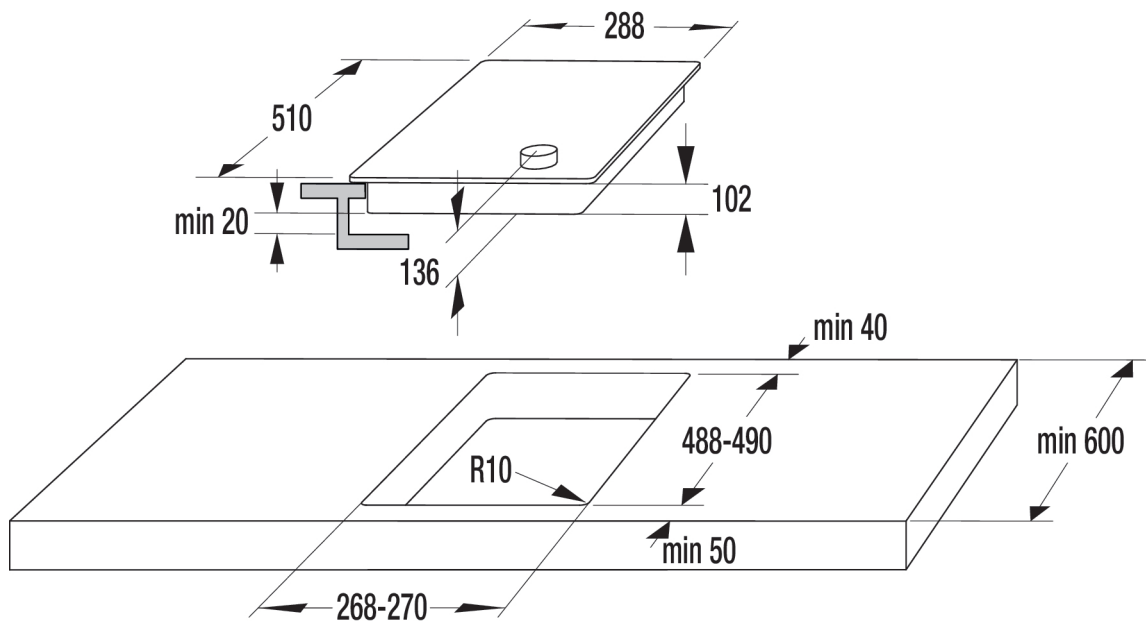

BBQ2400X

gorenje
Life Simplified

Hob

Dimensions (W×H×D): **28.8 × 9 × 51 cm**

Dimensions of packed product (W×H×D): **34.5 × 17.5 × 57 cm**

Net weight: **8 kg**

Gross weight: **8.8 kg**

Connected load: **2,400 W**

Product code: **441727**

EAN code: **3838942971891**

<https://eg.gorenje.com/en/product/441727>