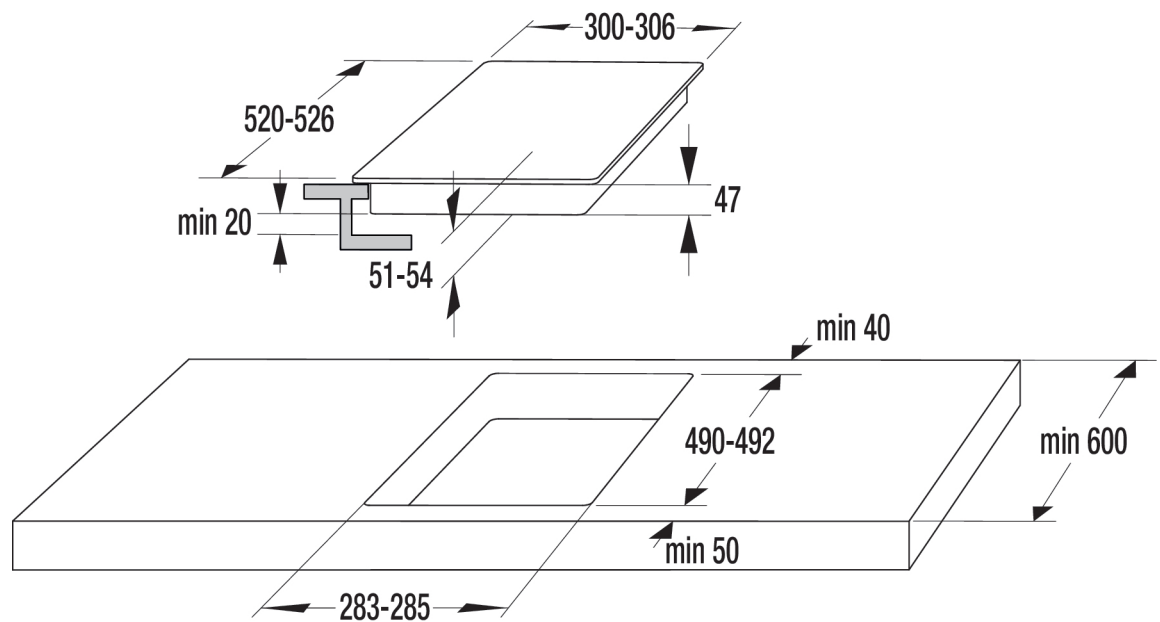

<https://eg.gorenje.com/en/product/730284>