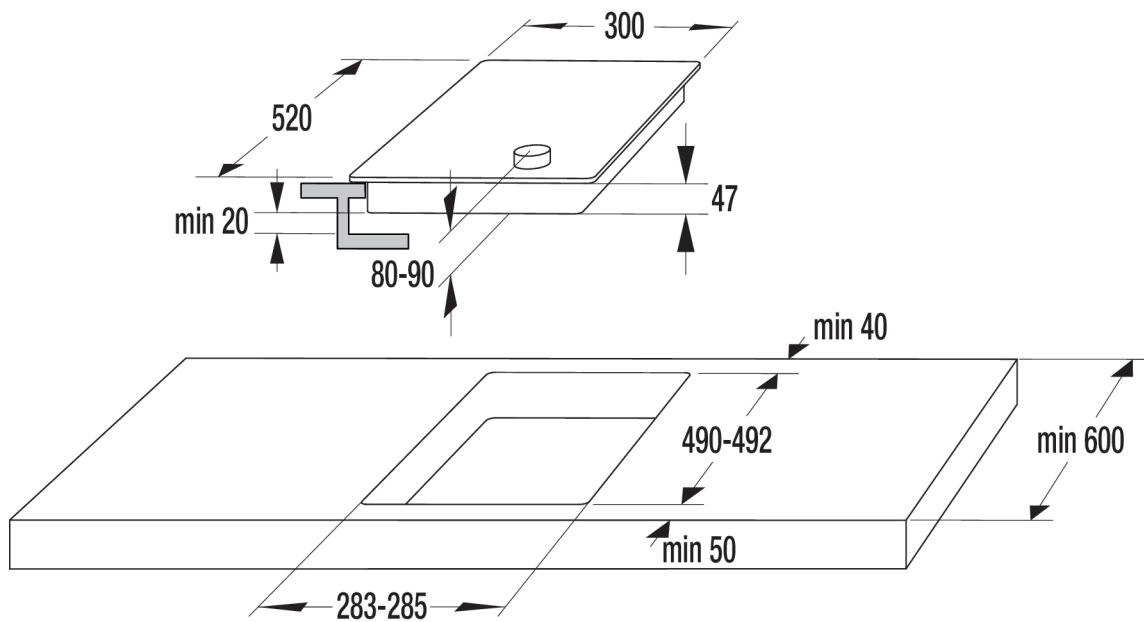

EC321BCSC

gorenje
Life Simplified

Glass ceramic hob

Black

Chamfered front hob edge

Residual heat indicator

Dimensions (W×H×D): **30 × 8.5 × 52 cm**

Dimensions of packed product (W×H×D): **44.5 × 16 × 61 cm**

Niche dimensions (W×H×D): **28.3 × 6.7 × 49 cm**

Net weight: **4.1 kg**

Gross weight: **4.6 kg**

Consumption in standby mode: **0.5 W**

Connected load: **2,900 W**

Product code: **730781**

EAN code: **3838782120848**