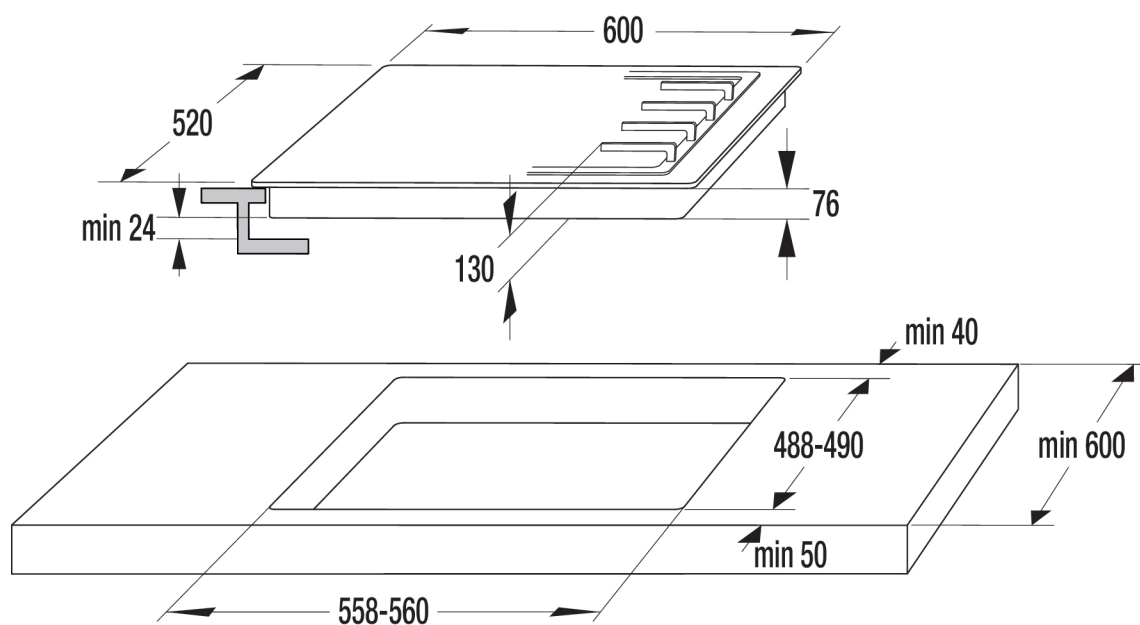

<https://eg.gorenje.com/en/product/729797>