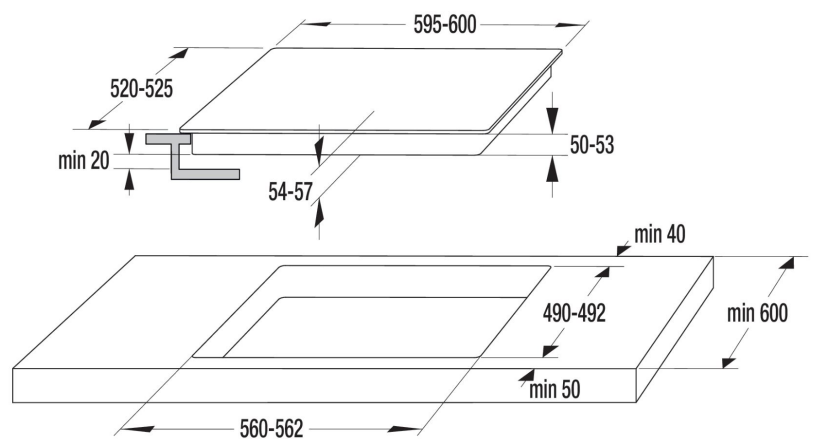

Timer function

Pause function

PowerZone

StayWarm function

FishZone

4 HiLight heating zones Left front: Ø 21 cm, 2.1/3 kW, Right front: Ø 14.5 cm, 1.2 kW, Left behind: Ø 14.5 cm, 1.2 kW, Right behind: Ø 17×26.5 cm, 1.5/2.4 kW

Residual heat indicator

ChildLock

Dimensions (W×H×D): **60 × 5.4 × 52 cm**

Dimensions of packed product (W×H×D): **71.5 × 14.5 × 64 cm**

Niche dimensions (W×H×D): **56 × 6.2 × 49 cm**

Net weight: **7.7 kg**

Gross weight: **8.2 kg**

Consumption in standby mode: **0.5 W**

Connected load: **6,900 W**

Product code: **730277**

EAN code: **3838782098680**

<https://eg.gorenje.com/en/product/730277>