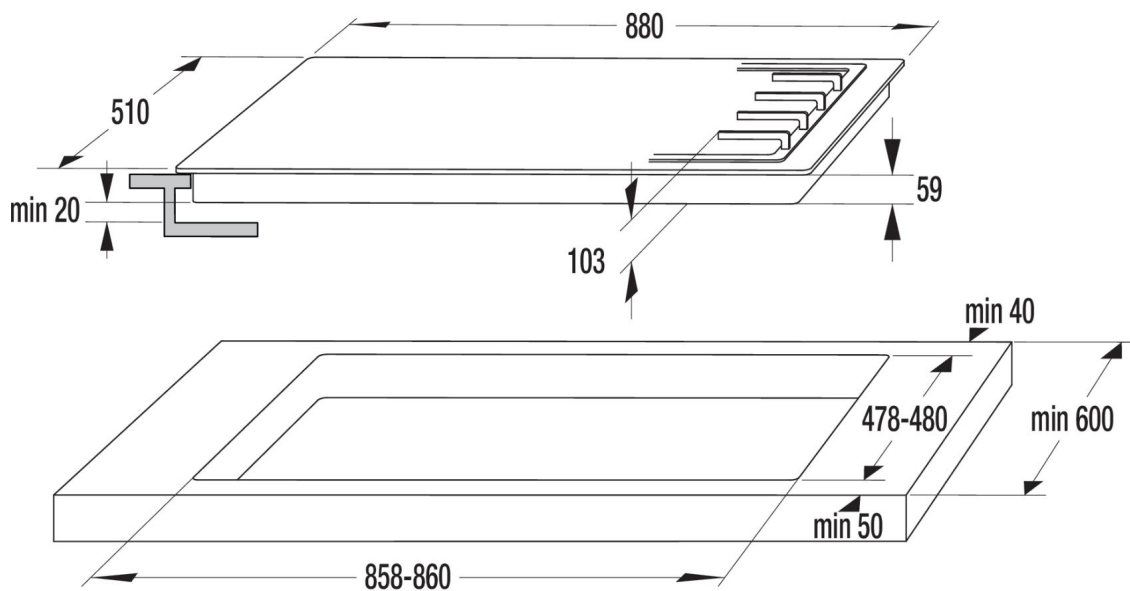

## Gas hob

Black

High efficiency burners

One-hand ignition device for hob

1 auxiliary burner + 1 large burner + 2 standard burners Left front: Ø 4.3 cm, 1 kW, Right front: Ø 6.7 cm, 1.75 kW, Left behind: Ø 6.7 cm, 1.75 kW, Right behind: Ø 9.7 cm, 3 kW, Center: Ø 13.44 cm, 3.8 kW

Type of pan support: **Cast iron grid**

Enclosed nozzles: **Gas nozzles G20/20 natural gas**

Safety function

Gas control

Gas type: **G30/30**

Dimensions (W×H×D): **88 × 10.3 × 51 cm**

Dimensions of packed product (W×H×D): **98 × 18 × 60 cm**

Niche dimensions (W×H×D): **86 × 7.3 × 48 cm**

Net weight: **20 kg**

Gross weight: **22.5 kg**

Product code: **567006**

EAN code: **3838942156922**

<https://eg.gorenje.com/en/product/567006>