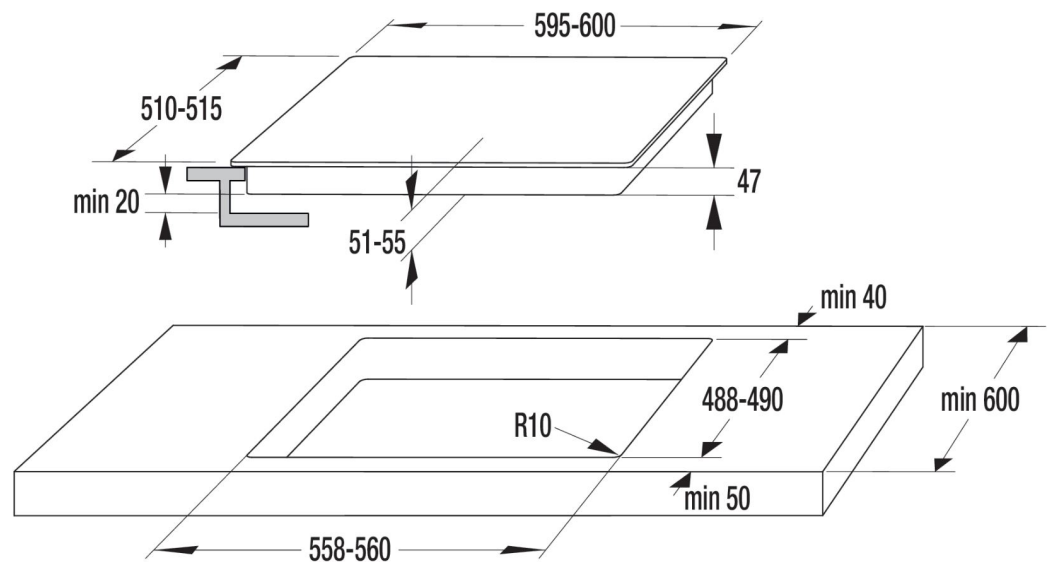

FishZone

4 HiLight heating zones Left front: Ø 21 cm, 2.1/3 kW, Right front: Ø 14.5 cm, 1.2 kW, Left behind: Ø 14.5 cm, 1.2 kW, Right behind: Ø 17×26.5 cm, 1.5/2.4 kW

Residual heat indicator

Safety control hob lock

ChildLock

Dimensions (W×H×D): **59.5 × 5.1 × 52 cm**

Dimensions of packed product (W×H×D): **71.5 × 15 × 62 cm**

Niche dimensions (W×H×D) (min-max): **55.8-56 × 6.7 × 49 cm**

Net weight: **7.6 kg**

Gross weight: **8.1 kg**

Consumption in standby mode: **0.5 W**

Connected load: **6,900 W**

Product code: **728016**

EAN code: **3838782025433**

<https://eg.gorenje.com/en/product/728016>