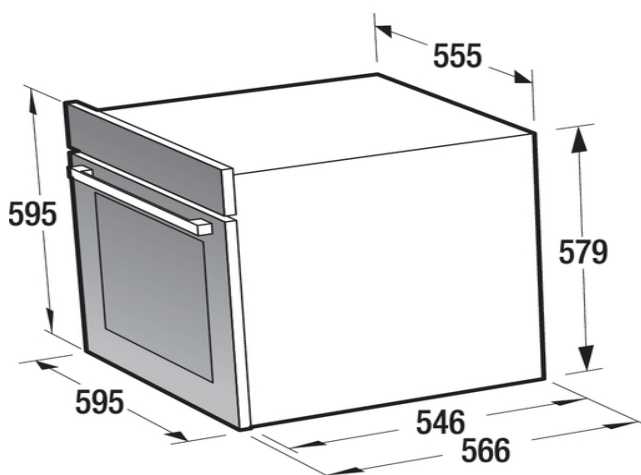

Superior Line

Energy class: **A+**

Colour: **Stainless Steel**

Handle colour: **Colour of brushed stainless steel**

Control panel material: **Glass and stainless steel**

Usable oven volume: **73 l**

Multisystem oven BigSpace - 73 l SuperSize baking area

Surface of the largest baking pan: **1,316 cm²**

Removable flat oven inner door glass surface

HomeMade Plus shape: **HomeMade Plus shape**

PerfectGrill

Electronic control

Knob shape: **Illuminated sinkable knobs**

IconTouch

Heating types:

GentleClose door hinge

MultiFlow 360°

Illumination

Baking on different levels at the same time

1 Deep tray

2 Shallow trays

1 Premium grill rack

Meat Probe

Fully extendable telescopic guides on two levels

Thermoelectric fuse

Dynamic oven cooling plus - DC+

Triple glazed oven door with double heat deflector (UltraCoolDoor)

AquaClean function

SilverMatte

TouchFree Inox

Energy consumption: **0.7 kWh (venting), 0.94 kWh (conventional)**

Grill power: **2,700 W**

Dimensions (W×H×D): **59.5 × 59.5 × 54.6 cm**

Dimensions of packed product (W×H×D): **63.5 × 69.1 × 68 cm**

Niche dimensions (W×H×D): **56 × 59 × 55 cm**

Net weight: **39.2 kg**

Gross weight: **43.5 kg**

Consumption in standby mode: **1 W**

Connected load: **3,400 W**

Product code: **479680**

EAN code: **3838942030451**

<https://eg.gorenje.com/en/product/479680>