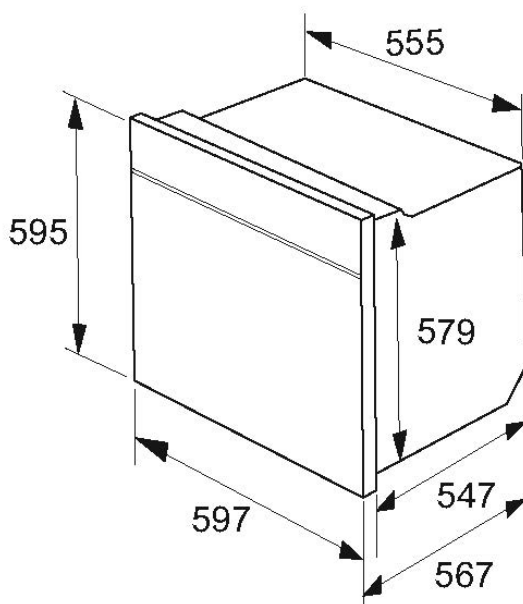

BO758ORAB

gorenje
Life Simplified

Built-in single oven

GentleClose

BigSpace

DirecTouch

Gorenje by Ora-ĭto 2

Energy class: **A+**

Colour: **Black**

Handle colour: **Colour of brushed stainless steel**

Control panel material: **Glass**

Usable oven volume: **71 l**

Multisystem oven BigSpace - 71 l SuperSize baking area

Surface of the largest baking pan: **1,316 cm²**

Removable flat oven inner door glass surface

HomeMade Plus shape: **HomeMade Plus shape**

PerfectGrill

Electronic control

DirecTouch

Heating types:

GentleClose door hinge

Illumination

Baking on different levels at the same time

1 Deep tray

1 Shallow tray

1 Premium grill rack

Meat Probe

Partially extendable telescopic guides on three levels

Thermoelectric fuse

Dynamic oven cooling plus - DC+

Triple glazed oven door with one heat deflector (CoolDoor)

AquaClean function

Catalytic oven side

Catalytic fan cover

SilverMatte

Energy consumption: **0.69 kWh (venting), 0.94 kWh (conventional)**

Grill power: **2,700 W**

Dimensions (WxHxD): **59.7 x 59.5 x 54.7 cm**

Dimensions of packed product (WxHxD): **63.5 x 69.1 x 68 cm**

Niche dimensions (WxHxD) (min-max): **56-56.8 x 58.3-60 x 55 cm**

Net weight: **34.8 kg**

Gross weight: **39.1 kg**

Consumption in standby mode: **1 W**

Connected load: **3,300 W**

Product code: **732446**

EAN code: **3838782165856**

<https://eg.gorenje.com/en/product/732446>