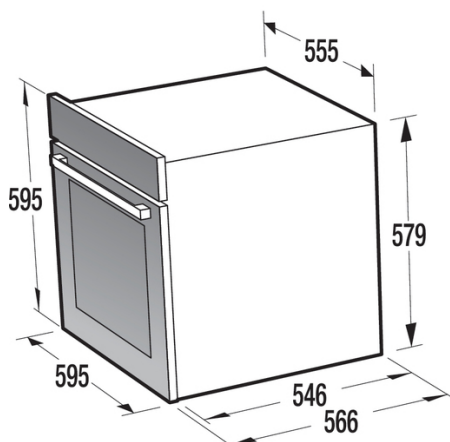

Superior Line

Energy class: **A+**

Colour: **Stainless Steel**

Handle colour: **Colour of brushed stainless steel**

Control panel material: **Glass and stainless steel**

Usable oven volume: **73 l**

Multisystem oven BigSpace - 73 l SuperSize baking area

Niche dimensions (W×H×D): **56 × 59 × 55 cm**

Net weight: **39.8 kg**

Gross weight: **44.1 kg**

Consumption in standby mode: **1 W**

Connected load: **3,400 W**

Product code: **731335**

EAN code: **3838782136399**