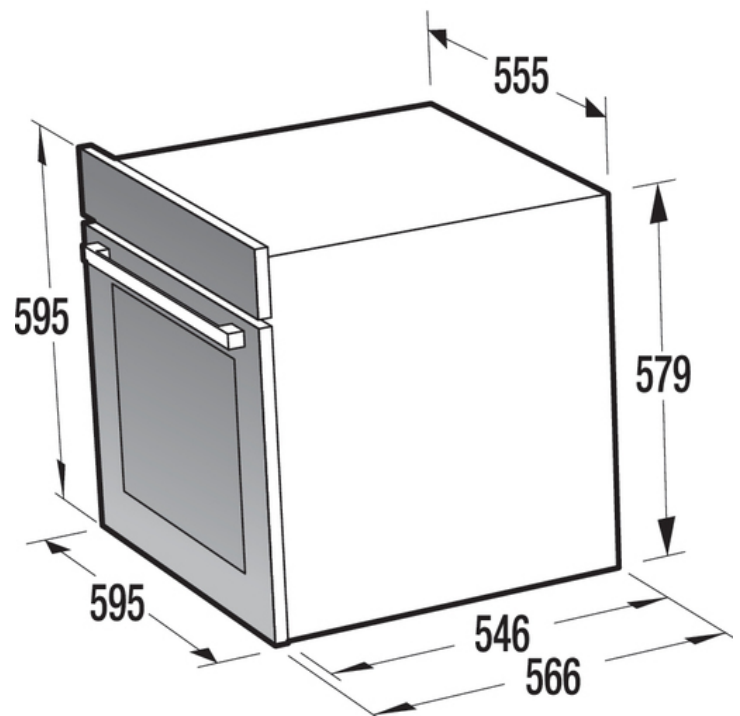

Motorized turn spit

Thermoelectric fuse

Dynamic oven cooling - DC

EcoClean enamel

Grill power: **2,200 W**

Dimensions (W×H×D): **59.4 × 59.4 × 55.6 cm**

Dimensions of packed product (W×H×D): **65 × 65 × 65 cm**

Niche dimensions (W×H×D): **56 × 59.5 × 56 cm**

Net weight: **35 kg**

Gross weight: **37.3 kg**

Product code: **731190**

EAN code: **3838782134272**

<https://eg.gorenje.com/en/product/731190>