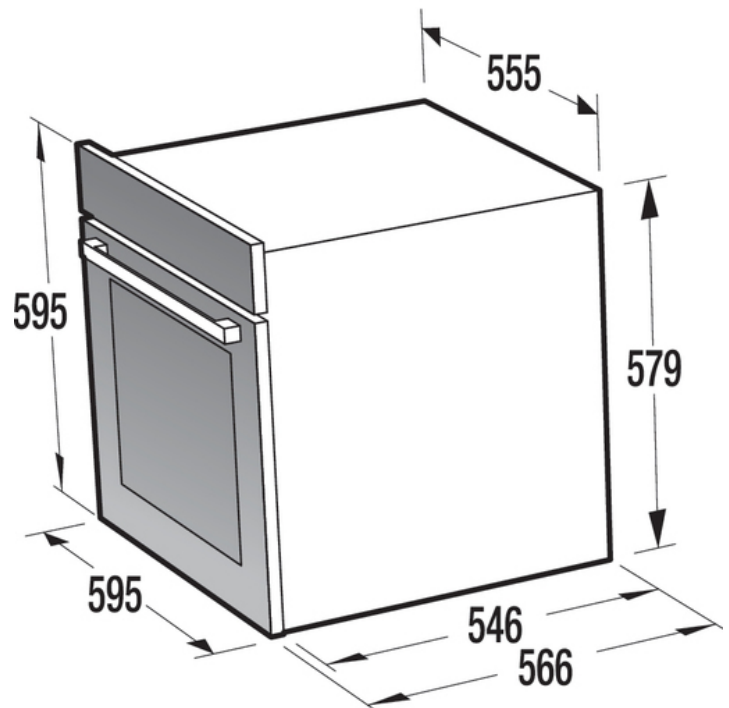

Thermoelectric fuse

Dynamic oven cooling - DC

EcoClean enamel

Grill power: **2,200 W**

Dimensions (W×H×D): **59.4 × 59.4 × 55.6 cm**

Dimensions of packed product (W×H×D): **65 × 65 × 65 cm**

Niche dimensions (W×H×D): **56 × 59.5 × 56 cm**

Net weight: **35 kg**

Gross weight: **37.3 kg**

Consumption in standby mode: **0.5 W**

Product code: **731223**

EAN code: **3838782134388**

<https://eg.gorenje.com/en/product/731223>