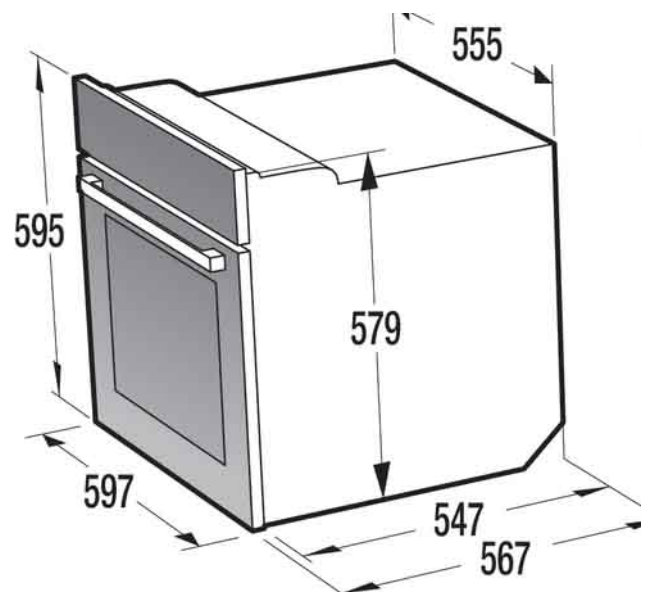

<https://eg.gorenje.com/en/product/469786>