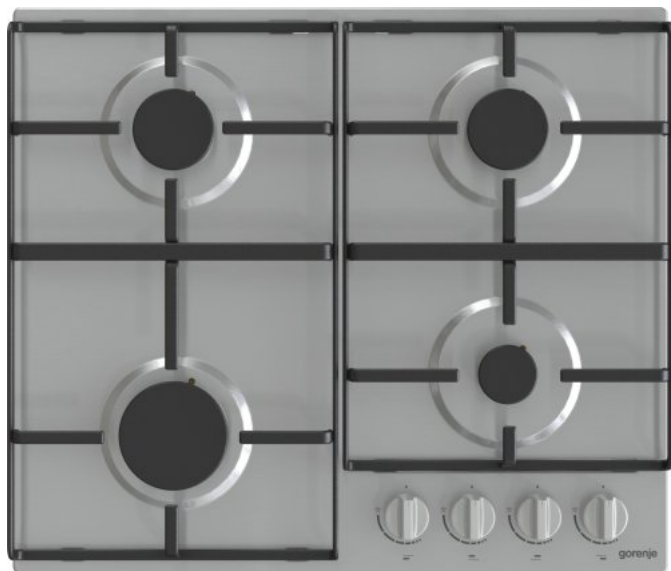

G640EX

gorenje
Life Simplified

Gas hob

Stainless steel

Knob shape: **Ergonomic knobs**

One-hand ignition device for hob

1 auxiliary burner + 1 large burner + 2 standard burners Left front: Ø 9.85 cm, 3 kW, Right front: Ø 5.37 cm, 1.05 kW, Left rear: Ø 7.35 cm, 1.8 kW, Right rear: Ø 7.35 cm, 1.8 kW

Type of pan support: **Enameled**

G30/G31-28-30/37 liquid gas: **G30/G31-28-30/37 liquid gas**

Gas control

Gas type: **G20/20 natural gas**

Dimensions (W×H×D): **60 × 13 × 52 cm**

Dimensions of packed product (W×H×D): **68 × 15.7 × 60 cm**

Niche dimensions (W×H×D): **56 × 10 × 49 cm**

Net weight: **8.9 kg**

Gross weight: **9.6 kg**

Product code: **737648**

EAN code: **3838782467042**

 BigSurface

 One-hand ignition

 Variety of options