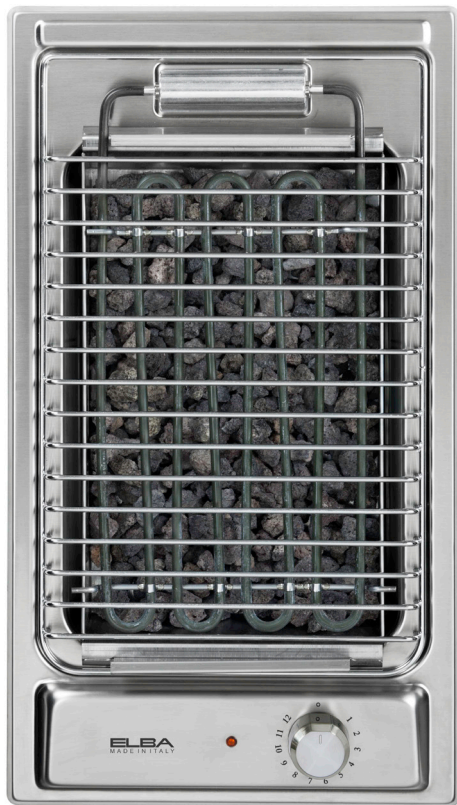

ELBA

Talent for cooking

EN30-700 XD

Stainless steel

Key features

- Electric barbecue
- Front controls
- Tray with purnice stones
- Tilted electric element
- Indicator light
- Safety thermostat

Dimensions (W x D):

288 × 510 mm

 MADE IN ITALY 